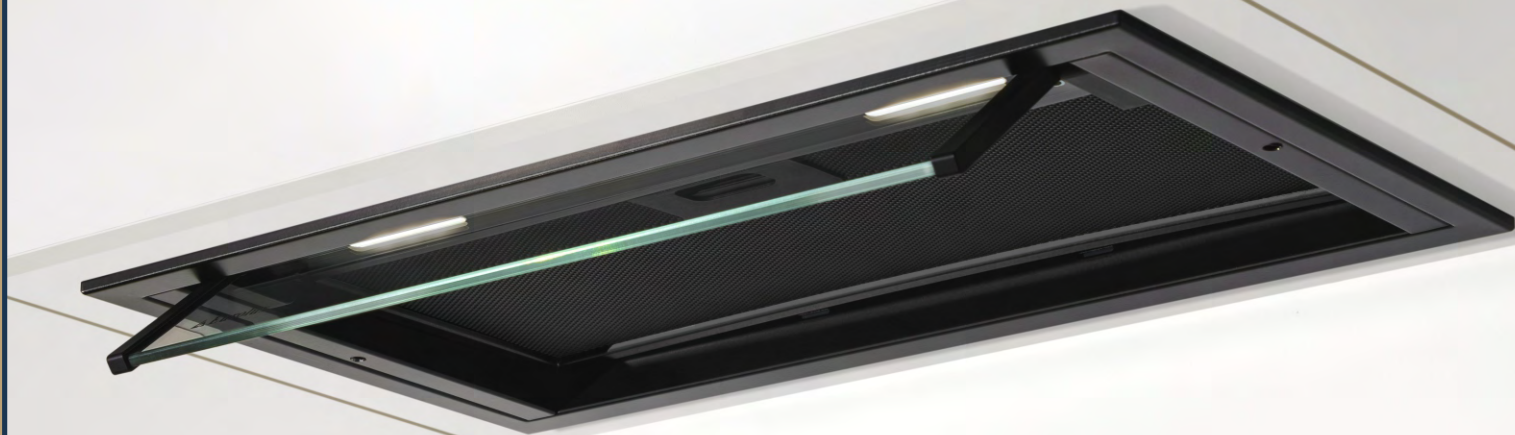

Eurolux

ЕКСПЕРТЪТ В УРЕДИТЕ ЗА ВГРАЖДАНЕ

СПЕЦИАЛНИ ПРЕДЛОЖЕНИЯ

Валидност от 01.03. до 31.03.2026 г.