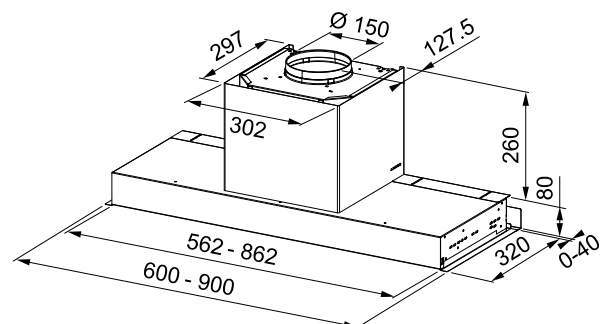

EN 61591

710
Max
m³/h
CAPACITY

49
dB(A)
MINIMUM
NOISE LEVEL

SOUND PRO

TOUCH
CONTROL

LED LIGHT

INTENSIVE
SPEED

FILTER
ALARM

REMOTE
CONTROL
(optional)

Speed	1	2	3	INT
Air capacity	280	410	580	710
IEC point	280	410	580	710
Pressure	450	510	550	560
Input	150	200	240	250
Noise level	49	58	65	69