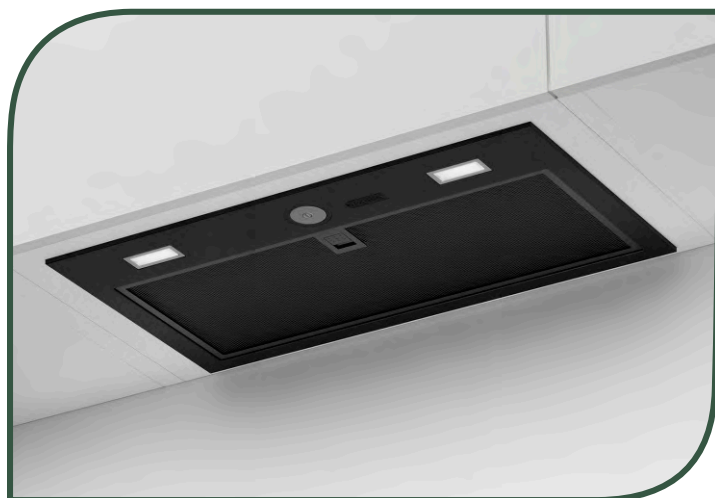

INKA PLUS HCS

INKA PLUS HCS BK A52	52 см | Черен	204 € | 398.99 лв.
INKA PLUS HCS X A52	52 см | Инокс	204 € | 398.99 лв.

NEW

3
YEARS
GUARANTEE

A+++
↑
D

B